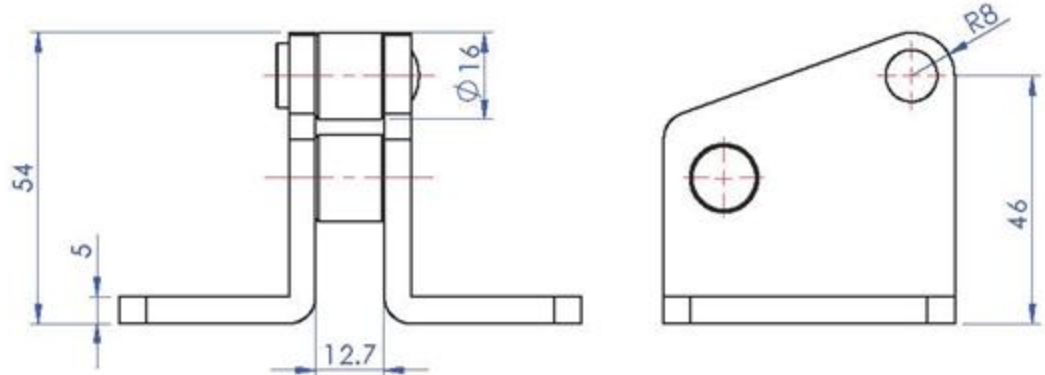

Unit:mm

Scale: 1:1.5

Good Hand UK Ltd

TITLE:

DWG NO. GH-40371-LP

A4

Part No:	GH-40400
Holding Capacity:	400 Kg
Handle Opens:	155°
Weight:	0.35 Kg
Supplied:	Latch Bracket

Drawing Scale: 1:2
Unit: mm

Good Hand UK Ltd

TITLE:

DWG NO.

GH-40400

A4

Part No:	GH-40700
Holding Capacity:	700Kg
Weight:	0.96Kg
Latch Plate Supplied:	GH-40700-LP

Unit:mm

Scale: 1:2.5

Good Hand Enterprise Co., Ltd

TITLE:

DWG NO.

GH-40700

A4

Part No:	GH-43810
Holding Capacity:	450Kg
Weight:	1.129Kg

Unit:mm
Scale: 1:3

Good Hand UK Ltd

TITLE:

DWG NO. GH-43810

A4

Part No:	GH-43810-LP
Weight:	0.34Kg

Unit:mm

Scale: 1:1.5

Good Hand UK Ltd

TITLE:	
DWG NO. GH-43810-LP	A4