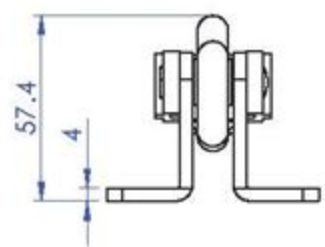

DWG NO. GH-451-LP/GH-451-LPSS

A4

Part No:	GH-452
Holding Capacity:	170Kg
Weight:	0.231Kg

Unit:mm
Scale: 1:2

Good Hand UK Ltd	
TITLE:	
DWG NO.	GH-452
	A4

Part No:	GH-40200
Holding Capacity:	200Kg
Weight:	0.154Kg

Unit:mm
Scale: 1:1.5

Good Hand UK Ltd	
TITLE:	
DWG NO.	GH-40200
	A4

Part No:	GH-40371
Holding Capacity:	340Kg
Weight:	0.659Kg

Unit:mm
Scale: 1:2.5

Good Hand UK Ltd	
TITLE:	
DWG NO.	GH-40371
	A4

Part No:	GH-40371-LP
Weight:	0.2Kg

Unit:mm

Scale: 1:1.5

Good Hand UK Ltd

TITLE:

DWG NO. GH-40371-LP

A4

Part No:	GH-40400
Holding Capacity:	400 Kg
Handle Opens:	155°
Weight:	0.35 Kg
Supplied:	Latch Bracket

Drawing Scale: 1:2
Unit: mm

Good Hand UK Ltd

TITLE:

DWG NO.

GH-40400

A4

Part No:	GH-40700
Holding Capacity:	700Kg
Weight:	0.96Kg
Latch Plate Supplied:	GH-40700-LP

Unit:mm

Scale: 1:2.5