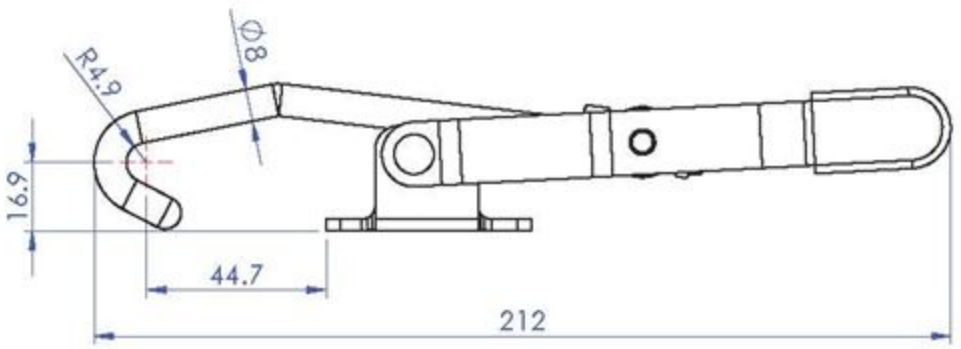

Part No:	GH-452
Holding Capacity:	170Kg
Weight:	0.231Kg

Unit:mm
Scale: 1:2

Good Hand UK Ltd	
TITLE:	
DWG NO.	GH-452
	A4