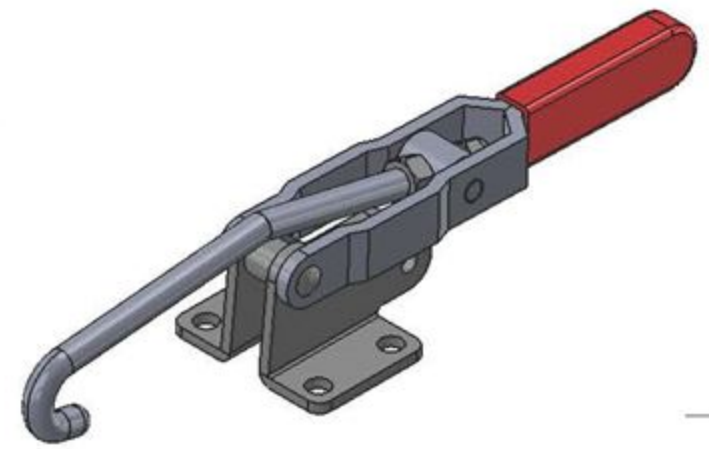

DWG NO. GH-451-LP/GH-451-LPSS

A4

Part No:	GH-452
Holding Capacity:	170Kg
Weight:	0.231Kg

Unit:mm
Scale: 1:2

Good Hand UK Ltd	
TITLE:	
DWG NO.	GH-452
	A4

Part No:	GH-40200
Holding Capacity:	200Kg
Weight:	0.154Kg

Unit:mm
Scale: 1:1.5

Good Hand UK Ltd	
TITLE:	
DWG NO.	GH-40200
	A4

Part No:	GH-40371
Holding Capacity:	340Kg
Weight:	0.659Kg

Unit:mm
Scale: 1:2.5

Good Hand UK Ltd	
TITLE:	
DWG NO.	GH-40371
	A4

Part No:	GH-40371-LP
Weight:	0.2Kg

Unit:mm

Scale: 1:1.5

Good Hand UK Ltd

TITLE:

DWG NO. GH-40371-LP

A4

Part No:	GH-40400
Holding Capacity:	400 Kg
Handle Opens:	155°
Weight:	0.35 Kg
Supplied:	Latch Bracket

Drawing Scale: 1:2
Unit: mm

Good Hand UK Ltd

TITLE:

DWG NO.

GH-40400

A4

Part No:	GH-40700
Holding Capacity:	700Kg
Weight:	0.96Kg
Latch Plate Supplied:	GH-40700-LP

Unit:mm

Scale: 1:2.5