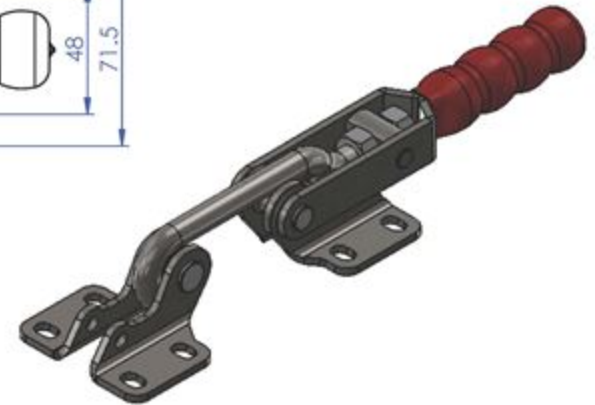

Unit:mm
Scale: 1:1.5

Good Hand UK Ltd	
TITLE:	
DWG NO.	GH-40200
	A4

Part No:	GH-40371
Holding Capacity:	340Kg
Weight:	0.659Kg

Unit:mm
Scale: 1:2.5

Good Hand UK Ltd	
TITLE:	
DWG NO.	GH-40371
	A4

Part No:	GH-40371-LP
Weight:	0.2Kg

Unit:mm

Scale: 1:1.5

Good Hand UK Ltd

TITLE:

DWG NO. GH-40371-LP

A4

Part No:	GH-40400
Holding Capacity:	400 Kg
Handle Opens:	155°
Weight:	0.35 Kg
Supplied:	Latch Bracket

Drawing Scale: 1:2
Unit: mm

Good Hand UK Ltd

TITLE:

DWG NO.

GH-40400

A4

Part No:	GH-40700
Holding Capacity:	700Kg
Weight:	0.96Kg
Latch Plate Supplied:	GH-40700-LP

Unit:mm

Scale: 1:2.5

Good Hand Enterprise Co., Ltd

TITLE:

DWG NO.

GH-40700

A4

Part No:	GH-43810
Holding Capacity:	450Kg
Weight:	1.129Kg

Unit:mm
Scale: 1:3

Good Hand UK Ltd