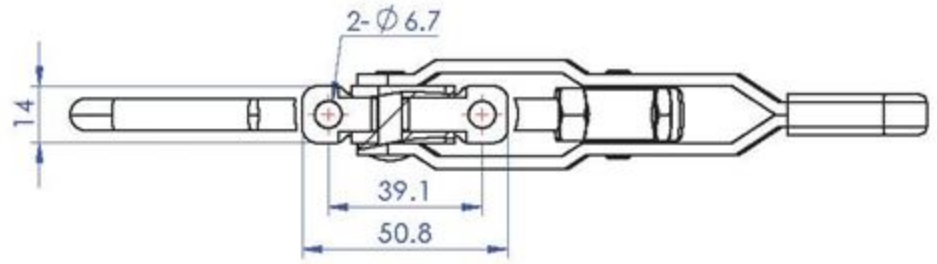

Part No:	GH-451
Holding Capacity:	170Kg
Weight:	0.251Kg

Unit:mm
Scale: 1:2

Good Hand UK Ltd	
TITLE:	
DWG NO.	GH-451
	A4

Part No:	GH451-LP/GH-451-LPSS
Weight:	0.06Kg

Unit:mm

Scale: 1:1

Good Hand UK Ltd

TITLE:

DWG NO. GH-451-LP/GH-451-LPSS

A4

Part No:	GH-452
Holding Capacity:	170Kg
Weight:	0.231Kg

Unit:mm
Scale: 1:2

Good Hand UK Ltd	
TITLE:	
DWG NO.	GH-452
	A4

Part No:	GH-40200
Holding Capacity:	200Kg
Weight:	0.154Kg

Unit:mm
Scale: 1:1.5

Good Hand UK Ltd	
TITLE:	
DWG NO.	GH-40200
	A4

Part No:	GH-40371
Holding Capacity:	340Kg
Weight:	0.659Kg

Unit:mm
Scale: 1:2.5

Good Hand UK Ltd	
TITLE:	
DWG NO.	GH-40371
	A4

Part No:	GH-40371-LP
Weight:	0.2Kg

Unit:mm

Scale: 1:1.5

Good Hand UK Ltd

TITLE:

DWG NO. GH-40371-LP

A4

Part No:	GH-40400
Holding Capacity:	400 Kg
Handle Opens:	155°
Weight:	0.35 Kg
Supplied:	Latch Bracket

Drawing Scale: 1:2
Unit: mm