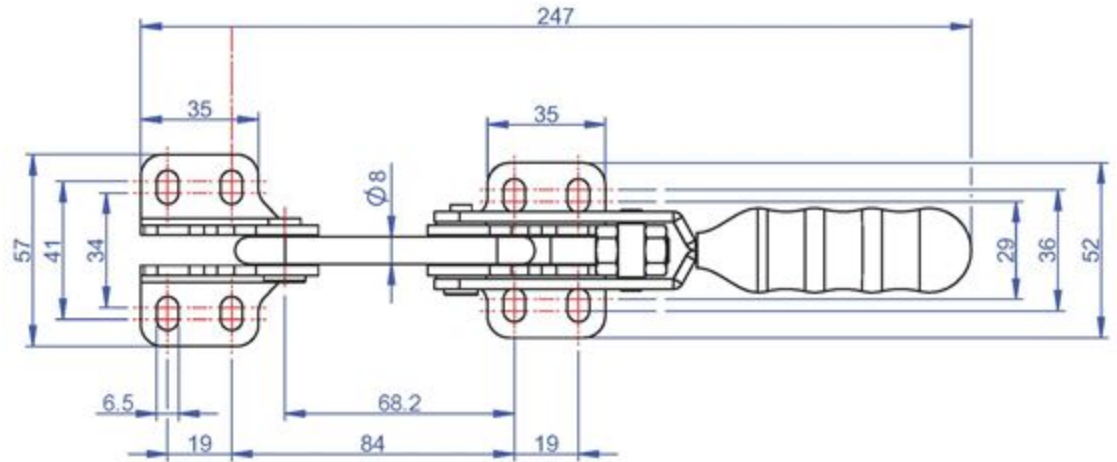

Unit:mm
Scale: 1:1.5

Good Hand UK Ltd	
TITLE:	
DWG NO.	GH-40200
	A4

Part No:	GH-40371
Holding Capacity:	340Kg
Weight:	0.659Kg

Unit:mm
Scale: 1:2.5

Good Hand UK Ltd	
TITLE:	
DWG NO.	GH-40371
	A4

Part No:	GH-40371-LP
Weight:	0.2Kg

Unit:mm

Scale: 1:1.5

Good Hand UK Ltd

TITLE:

DWG NO. GH-40371-LP

A4

Part No:	GH-40400
Holding Capacity:	400 Kg
Handle Opens:	155°
Weight:	0.35 Kg
Supplied:	Latch Bracket

Drawing Scale: 1:2
Unit: mm

Good Hand UK Ltd

TITLE:

DWG NO.

GH-40400

A4

Part No:	GH-40700
Holding Capacity:	700Kg
Weight:	0.96Kg
Latch Plate Supplied:	GH-40700-LP

Unit:mm

Scale: 1:2.5

Good Hand Enterprise Co., Ltd

TITLE:

DWG NO.

GH-40700

A4

Part No:	GH-43810
Holding Capacity:	450Kg
Weight:	1.129Kg

Unit:mm
Scale: 1:3

Good Hand UK Ltd