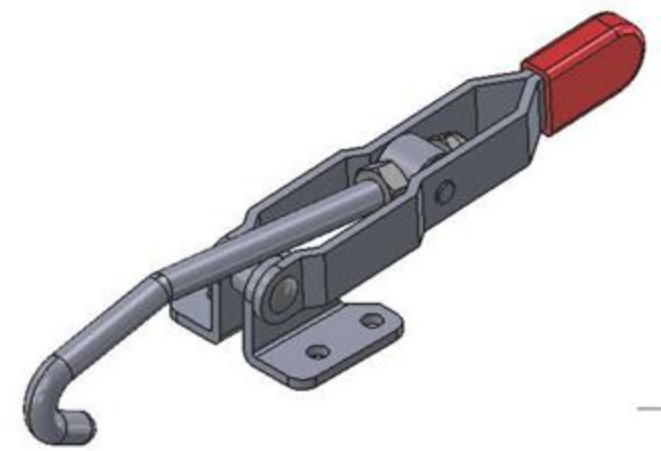

Part No:	GH-451
Holding Capacity:	170Kg
Weight:	0.251Kg

Unit:mm
Scale: 1:2

Good Hand UK Ltd	
TITLE:	
DWG NO.	GH-451
	A4

Part No:	GH451-LP/GH-451-LPSS
Weight:	0.06Kg

Unit:mm

Scale: 1:1

Good Hand UK Ltd

TITLE:

DWG NO. GH-451-LP/GH-451-LPSS

A4

Part No:	GH-452
Holding Capacity:	170Kg
Weight:	0.231Kg

Unit:mm
Scale: 1:2

Good Hand UK Ltd	
TITLE:	
DWG NO.	GH-452
	A4

Part No:	GH-40200
Holding Capacity:	200Kg
Weight:	0.154Kg

Unit:mm
Scale: 1:1.5

Good Hand UK Ltd	
TITLE:	
DWG NO.	GH-40200
	A4

Part No:	GH-40371
Holding Capacity:	340Kg
Weight:	0.659Kg

Unit:mm
Scale: 1:2.5

Good Hand UK Ltd	
TITLE:	
DWG NO.	GH-40371
	A4

Part No:	GH-40371-LP
Weight:	0.2Kg

Unit:mm

Scale: 1:1.5

Good Hand UK Ltd

TITLE:

DWG NO. GH-40371-LP

A4

Part No:	GH-40400
Holding Capacity:	400 Kg
Handle Opens:	155°
Weight:	0.35 Kg
Supplied:	Latch Bracket

Drawing Scale: 1:2
Unit: mm