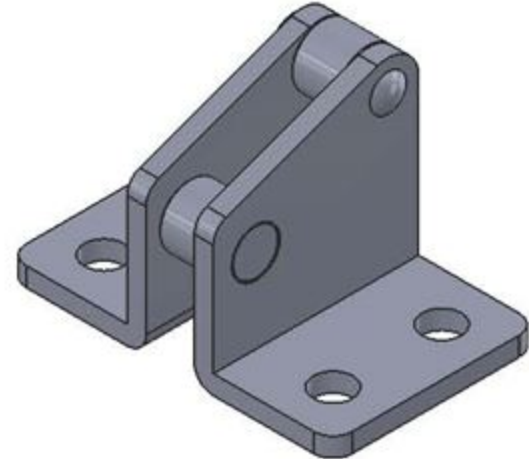

Unit:mm

Scale: 1:1.5

Good Hand UK Ltd

TITLE:

DWG NO. GH-40371-LP

A4

Part No:	GH-40400
Holding Capacity:	400 Kg
Handle Opens:	155°
Weight:	0.35 Kg
Supplied:	Latch Bracket

Drawing Scale: 1:2
Unit: mm

Good Hand UK Ltd

TITLE:

DWG NO.

GH-40400

A4

Part No:	GH-40700
Holding Capacity:	700Kg
Weight:	0.96Kg
Latch Plate Supplied:	GH-40700-LP

Unit:mm

Scale: 1:2.5

Good Hand Enterprise Co., Ltd

TITLE:

DWG NO.

GH-40700

A4

Part No:	GH-43810
Holding Capacity:	450Kg
Weight:	1.129Kg

Unit:mm
Scale: 1:3

Good Hand UK Ltd

TITLE:

DWG NO. GH-43810

A4

Part No:	GH-43810-LP
Weight:	0.34Kg

Unit:mm

Scale: 1:1.5

Good Hand UK Ltd

TITLE:	
DWG NO. GH-43810-LP	A4