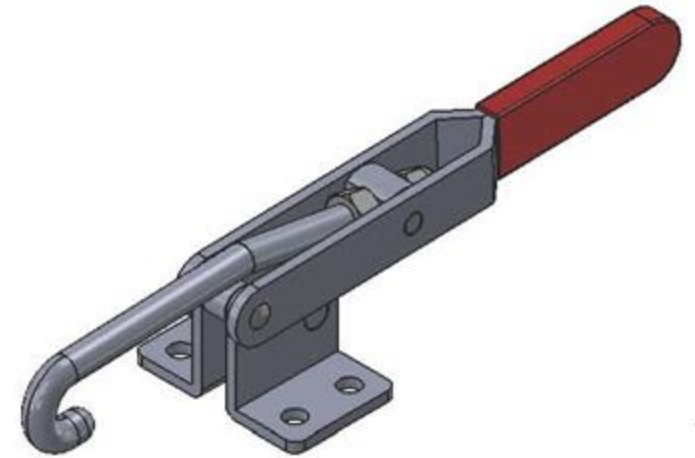

Good Hand UK Ltd

TITLE:

DWG NO.

GH-40400

A4

Part No:	GH-40700
Holding Capacity:	700Kg
Weight:	0.96Kg
Latch Plate Supplied:	GH-40700-LP

Unit:mm

Scale: 1:2.5

Good Hand Enterprise Co., Ltd

TITLE:

DWG NO.

GH-40700

A4

Part No:	GH-43810
Holding Capacity:	450Kg
Weight:	1.129Kg

Unit:mm
Scale: 1:3

Good Hand UK Ltd

TITLE:

DWG NO. GH-43810

A4

Part No:	GH-43810-LP
Weight:	0.34Kg

Unit:mm

Scale: 1:1.5

Good Hand UK Ltd

TITLE:	
DWG NO. GH-43810-LP	A4