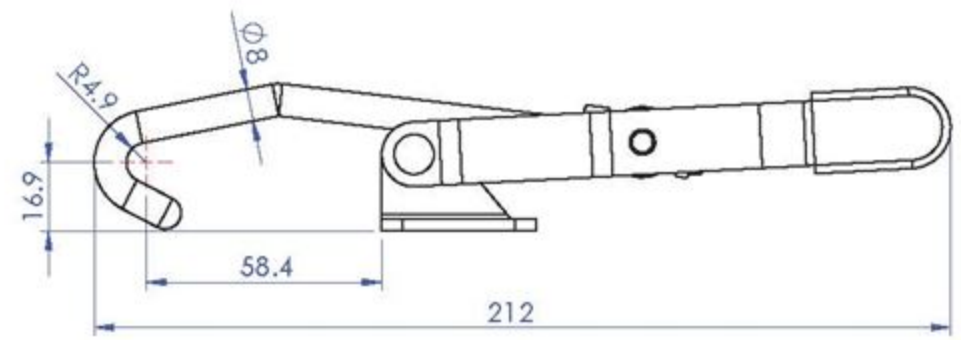

Part No:	GH-451
Holding Capacity:	170Kg
Weight:	0.251Kg

Unit:mm
Scale: 1:2

Good Hand UK Ltd	
TITLE:	
DWG NO.	GH-451
	A4

Part No:	GH451-LP/GH-451-LPSS
Weight:	0.06Kg

Unit:mm

Scale: 1:1

Good Hand UK Ltd

TITLE:

DWG NO. GH-451-LP/GH-451-LPSS

A4

Part No:	GH-452
Holding Capacity:	170Kg
Weight:	0.231Kg

Unit:mm
Scale: 1:2

Good Hand UK Ltd	
TITLE:	
DWG NO.	GH-452
	A4

Part No:	GH-40200
Holding Capacity:	200Kg
Weight:	0.154Kg

Unit:mm
Scale: 1:1.5

Good Hand UK Ltd	
TITLE:	
DWG NO.	GH-40200
	A4

Part No:	GH-40371
Holding Capacity:	340Kg
Weight:	0.659Kg

Unit:mm
Scale: 1:2.5

Good Hand UK Ltd	
TITLE:	
DWG NO.	GH-40371
	A4

Part No:	GH-40371-LP
Weight:	0.2Kg

Unit:mm

Scale: 1:1.5

Good Hand UK Ltd

TITLE:

DWG NO. GH-40371-LP

A4

Part No:	GH-40400
Holding Capacity:	400 Kg
Handle Opens:	155°
Weight:	0.35 Kg
Supplied:	Latch Bracket

Drawing Scale: 1:2
Unit: mm