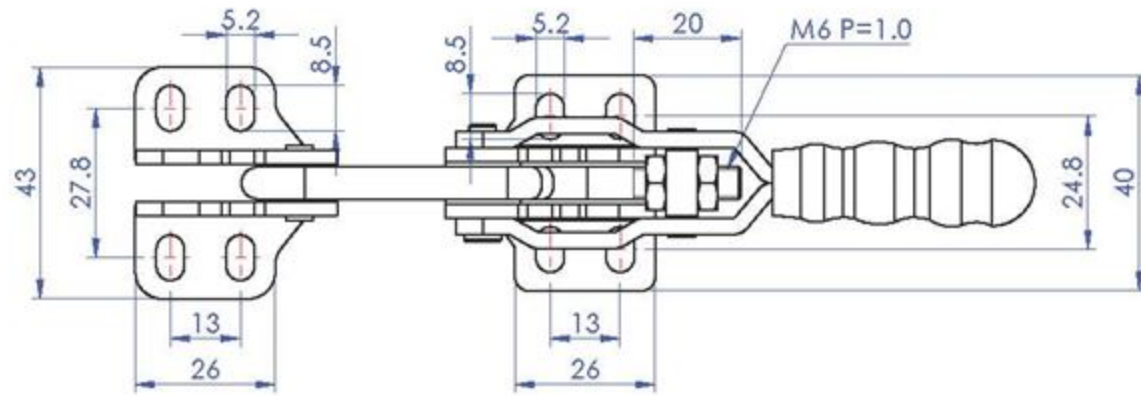

DWG NO. GH-451-LP/GH-451-LPSS

A4

Part No:	GH-452
Holding Capacity:	170Kg
Weight:	0.231Kg

Unit:mm
Scale: 1:2

Good Hand UK Ltd	
TITLE:	
DWG NO.	GH-452
	A4

Part No:	GH-40200
Holding Capacity:	200Kg
Weight:	0.154Kg

Unit:mm
Scale: 1:1.5

Good Hand UK Ltd	
TITLE:	
DWG NO.	GH-40200
	A4

Part No:	GH-40371
Holding Capacity:	340Kg
Weight:	0.659Kg

Unit:mm
Scale: 1:2.5

Good Hand UK Ltd	
TITLE:	
DWG NO.	GH-40371
	A4

Part No:	GH-40371-LP
Weight:	0.2Kg

Unit:mm

Scale: 1:1.5

Good Hand UK Ltd

TITLE:

DWG NO. GH-40371-LP

A4

Part No:	GH-40400
Holding Capacity:	400 Kg
Handle Opens:	155°
Weight:	0.35 Kg
Supplied:	Latch Bracket

Drawing Scale: 1:2
Unit: mm

Good Hand UK Ltd

TITLE:

DWG NO.

GH-40400

A4

Part No:	GH-40700
Holding Capacity:	700Kg
Weight:	0.96Kg
Latch Plate Supplied:	GH-40700-LP

Unit:mm

Scale: 1:2.5