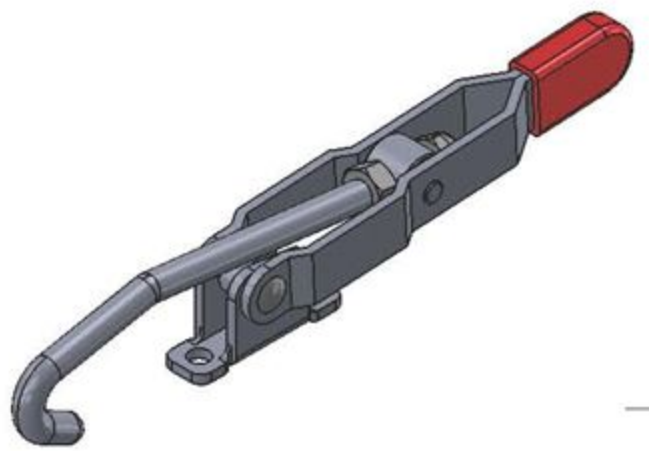

Part No:	GH-452
Holding Capacity:	170Kg
Weight:	0.231Kg

Unit:mm
Scale: 1:2

Good Hand UK Ltd	
TITLE:	
DWG NO.	GH-452
	A4