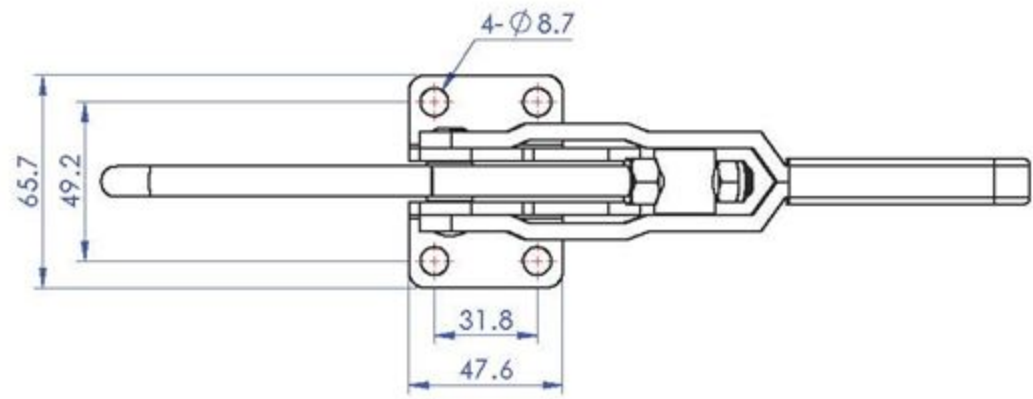

DWG NO. GH-451-LP/GH-451-LPSS

A4

Part No:	GH-452
Holding Capacity:	170Kg
Weight:	0.231Kg

Unit:mm
Scale: 1:2

Good Hand UK Ltd	
TITLE:	
DWG NO.	GH-452
	A4

Part No:	GH-40200
Holding Capacity:	200Kg
Weight:	0.154Kg

Unit:mm
Scale: 1:1.5

Good Hand UK Ltd	
TITLE:	
DWG NO.	GH-40200
	A4

Part No:	GH-40371
Holding Capacity:	340Kg
Weight:	0.659Kg

Unit:mm
Scale: 1:2.5

Good Hand UK Ltd	
TITLE:	
DWG NO.	GH-40371
	A4

Part No:	GH-40371-LP
Weight:	0.2Kg

Unit:mm

Scale: 1:1.5

Good Hand UK Ltd

TITLE:

DWG NO. GH-40371-LP

A4

Part No:	GH-40400
Holding Capacity:	400 Kg
Handle Opens:	155°
Weight:	0.35 Kg
Supplied:	Latch Bracket

Drawing Scale: 1:2
Unit: mm

Good Hand UK Ltd

TITLE:

DWG NO.

GH-40400

A4

Part No:	GH-40700
Holding Capacity:	700Kg
Weight:	0.96Kg
Latch Plate Supplied:	GH-40700-LP

Unit:mm

Scale: 1:2.5