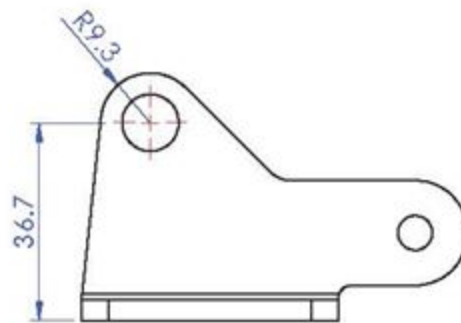

DWG NO. GH-451-LP/GH-451-LPSS

A4

Part No:	GH-452
Holding Capacity:	170Kg
Weight:	0.231Kg

Unit:mm
Scale: 1:2

Good Hand UK Ltd	
TITLE:	
DWG NO.	GH-452
	A4

Part No:	GH-40200
Holding Capacity:	200Kg
Weight:	0.154Kg

Unit:mm
Scale: 1:1.5

Good Hand UK Ltd	
TITLE:	
DWG NO.	GH-40200
	A4

Part No:	GH-40371
Holding Capacity:	340Kg
Weight:	0.659Kg

Unit:mm
Scale: 1:2.5

Good Hand UK Ltd	
TITLE:	
DWG NO.	GH-40371
	A4

Part No:	GH-40371-LP
Weight:	0.2Kg

Unit:mm

Scale: 1:1.5

Good Hand UK Ltd

TITLE:

DWG NO. GH-40371-LP

A4

Part No:	GH-40400
Holding Capacity:	400 Kg
Handle Opens:	155°
Weight:	0.35 Kg
Supplied:	Latch Bracket

Drawing Scale: 1:2
Unit: mm

Good Hand UK Ltd

TITLE:

DWG NO.

GH-40400

A4

Part No:	GH-40700
Holding Capacity:	700Kg
Weight:	0.96Kg
Latch Plate Supplied:	GH-40700-LP

Unit:mm

Scale: 1:2.5