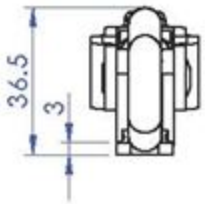

Part No:	GH-451
Holding Capacity:	170Kg
Weight:	0.251Kg

Unit:mm
Scale: 1:2

Good Hand UK Ltd	
TITLE:	
DWG NO.	GH-451
	A4

Part No:	GH451-LP/GH-451-LPSS
Weight:	0.06Kg

Unit:mm

Scale: 1:1

Good Hand UK Ltd

TITLE:

DWG NO. GH-451-LP/GH-451-LPSS

A4

Part No:	GH-452
Holding Capacity:	170Kg
Weight:	0.231Kg

Unit:mm
Scale: 1:2

Good Hand UK Ltd	
TITLE:	
DWG NO.	GH-452
	A4

Part No:	GH-40200
Holding Capacity:	200Kg
Weight:	0.154Kg

Unit:mm
Scale: 1:1.5

Good Hand UK Ltd	
TITLE:	
DWG NO.	GH-40200
	A4

Part No:	GH-40371
Holding Capacity:	340Kg
Weight:	0.659Kg

Unit:mm
Scale: 1:2.5

Good Hand UK Ltd	
TITLE:	
DWG NO.	GH-40371
	A4

Part No:	GH-40371-LP
Weight:	0.2Kg

Unit:mm

Scale: 1:1.5

Good Hand UK Ltd

TITLE:

DWG NO. GH-40371-LP

A4

Part No:	GH-40400
Holding Capacity:	400 Kg
Handle Opens:	155°
Weight:	0.35 Kg
Supplied:	Latch Bracket

Drawing Scale: 1:2
Unit: mm