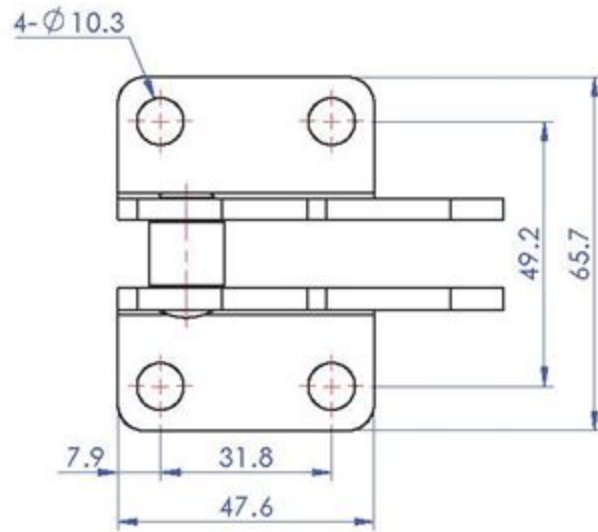

Unit:mm
Scale: 1:1.5

Good Hand UK Ltd	
TITLE:	
DWG NO.	GH-40200
	A4

Part No:	GH-40371
Holding Capacity:	340Kg
Weight:	0.659Kg

Unit:mm
Scale: 1:2.5

Good Hand UK Ltd	
TITLE:	
DWG NO.	GH-40371
	A4

Part No:	GH-40371-LP
Weight:	0.2Kg

Unit:mm

Scale: 1:1.5

Good Hand UK Ltd

TITLE:

DWG NO. GH-40371-LP

A4

Part No:	GH-40400
Holding Capacity:	400 Kg
Handle Opens:	155°
Weight:	0.35 Kg
Supplied:	Latch Bracket

Drawing Scale: 1:2
Unit: mm

Good Hand UK Ltd

TITLE:

DWG NO.

GH-40400

A4

Part No:	GH-40700
Holding Capacity:	700Kg
Weight:	0.96Kg
Latch Plate Supplied:	GH-40700-LP

Unit:mm

Scale: 1:2.5

TITLE:

DWG NO. GH-43810

A4

Part No:	GH-43810-LP
Weight:	0.34Kg

Unit:mm

Scale: 1:1.5

Good Hand UK Ltd

TITLE:	
DWG NO. GH-43810-LP	A4