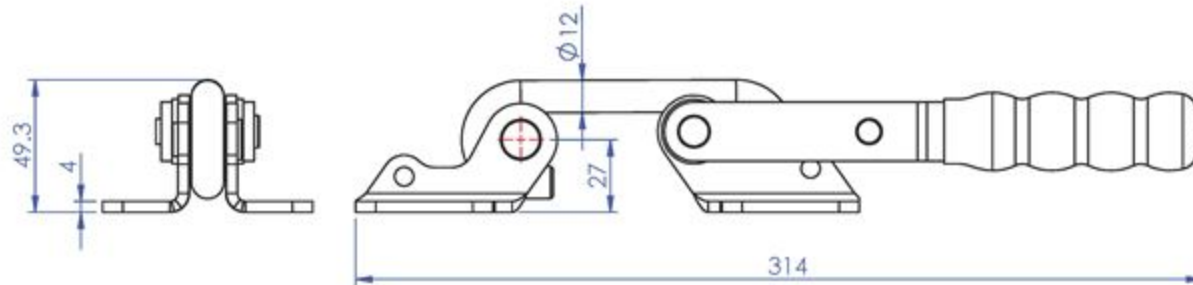

Unit:mm

Scale: 1:1.5

Good Hand UK Ltd

TITLE:

DWG NO. GH-40371-LP

A4

Part No:	GH-40400
Holding Capacity:	400 Kg
Handle Opens:	155°
Weight:	0.35 Kg
Supplied:	Latch Bracket

Drawing Scale: 1:2
Unit: mm

Good Hand UK Ltd

TITLE:

DWG NO.

GH-40400

A4

Part No:	GH-40700
Holding Capacity:	700Kg
Weight:	0.96Kg
Latch Plate Supplied:	GH-40700-LP

Unit:mm

Scale: 1:2.5

Good Hand Enterprise Co., Ltd

TITLE:

DWG NO.

GH-40700

A4

Part No:	GH-43810
Holding Capacity:	450Kg
Weight:	1.129Kg

Unit:mm
Scale: 1:3

Good Hand UK Ltd

TITLE:

DWG NO. GH-43810

A4

Part No:	GH-43810-LP
Weight:	0.34Kg

Unit:mm

Scale: 1:1.5

Good Hand UK Ltd

TITLE:	
DWG NO. GH-43810-LP	A4