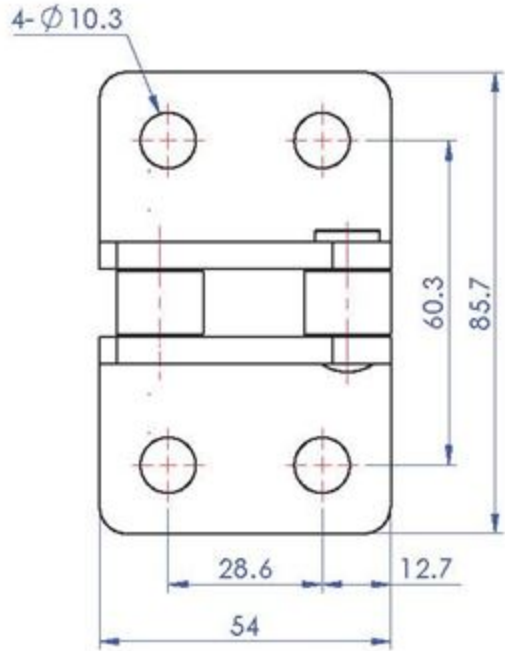

Unit:mm

Scale: 1:1.5

Good Hand UK Ltd

TITLE:

DWG NO. GH-40371-LP

A4

Part No:	GH-40400
Holding Capacity:	400 Kg
Handle Opens:	155°
Weight:	0.35 Kg
Supplied:	Latch Bracket

Drawing Scale: 1:2
Unit: mm

Good Hand UK Ltd

TITLE:

DWG NO.

GH-40400

A4

Part No:	GH-40700
Holding Capacity:	700Kg
Weight:	0.96Kg
Latch Plate Supplied:	GH-40700-LP

Unit:mm

Scale: 1:2.5

Good Hand Enterprise Co., Ltd

TITLE:

DWG NO.

GH-40700

A4

Part No:	GH-43810
Holding Capacity:	450Kg
Weight:	1.129Kg

Unit:mm
Scale: 1:3

Good Hand UK Ltd

TITLE:

DWG NO. GH-43810

A4

Part No:	GH-43810-LP
Weight:	0.34Kg

Unit:mm

Scale: 1:1.5

Good Hand UK Ltd

TITLE:	
DWG NO. GH-43810-LP	A4