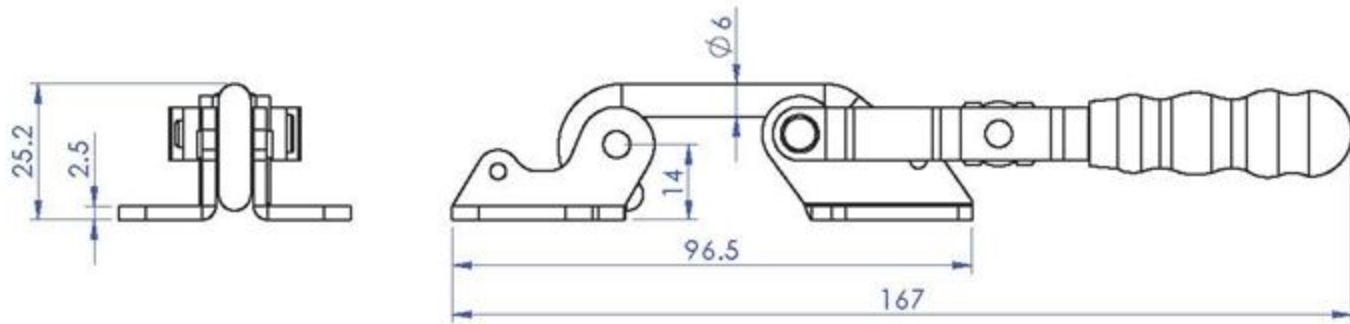

DWG NO. GH-451-LP/GH-451-LPSS

A4

Part No:	GH-452
Holding Capacity:	170Kg
Weight:	0.231Kg

Unit:mm
Scale: 1:2

Good Hand UK Ltd	
TITLE:	
DWG NO.	GH-452
	A4

Part No:	GH-40200
Holding Capacity:	200Kg
Weight:	0.154Kg

Unit:mm
Scale: 1:1.5

Good Hand UK Ltd	
TITLE:	
DWG NO.	GH-40200
	A4

Part No:	GH-40371
Holding Capacity:	340Kg
Weight:	0.659Kg

Unit:mm
Scale: 1:2.5

Good Hand UK Ltd	
TITLE:	
DWG NO.	GH-40371
	A4

Part No:	GH-40371-LP
Weight:	0.2Kg

Unit:mm

Scale: 1:1.5

Good Hand UK Ltd

TITLE:

DWG NO. GH-40371-LP

A4

Part No:	GH-40400
Holding Capacity:	400 Kg
Handle Opens:	155°
Weight:	0.35 Kg
Supplied:	Latch Bracket

Drawing Scale: 1:2
Unit: mm

Good Hand UK Ltd

TITLE:

DWG NO.

GH-40400

A4

Part No:	GH-40700
Holding Capacity:	700Kg
Weight:	0.96Kg
Latch Plate Supplied:	GH-40700-LP

Unit:mm

Scale: 1:2.5