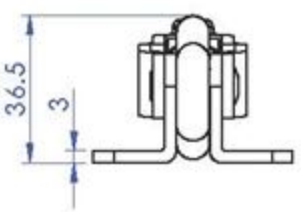

Part No:	GH-451
Holding Capacity:	170Kg
Weight:	0.251Kg

Unit:mm
Scale: 1:2

Good Hand UK Ltd	
TITLE:	
DWG NO.	GH-451
	A4

Part No:	GH451-LP/GH-451-LPSS
Weight:	0.06Kg

Unit:mm

Scale: 1:1

Good Hand UK Ltd

TITLE:

DWG NO. GH-451-LP/GH-451-LPSS

A4

Part No:	GH-452
Holding Capacity:	170Kg
Weight:	0.231Kg

Unit:mm
Scale: 1:2

Good Hand UK Ltd	
TITLE:	
DWG NO.	GH-452
	A4

Part No:	GH-40200
Holding Capacity:	200Kg
Weight:	0.154Kg

Unit:mm
Scale: 1:1.5

Good Hand UK Ltd	
TITLE:	
DWG NO.	GH-40200
	A4

Part No:	GH-40371
Holding Capacity:	340Kg
Weight:	0.659Kg

Unit:mm
Scale: 1:2.5

Good Hand UK Ltd	
TITLE:	
DWG NO.	GH-40371
	A4

Part No:	GH-40371-LP
Weight:	0.2Kg

Unit:mm

Scale: 1:1.5

Good Hand UK Ltd

TITLE:

DWG NO. GH-40371-LP

A4

Part No:	GH-40400
Holding Capacity:	400 Kg
Handle Opens:	155°
Weight:	0.35 Kg
Supplied:	Latch Bracket

Drawing Scale: 1:2
Unit: mm