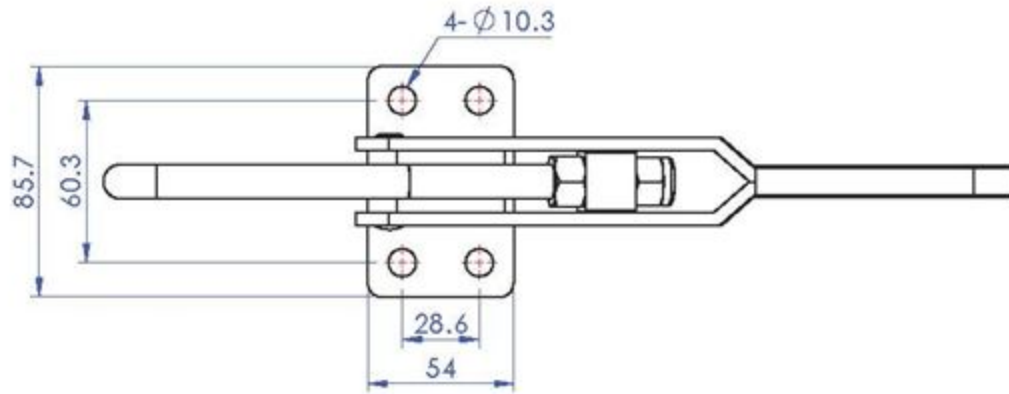

Unit:mm

Scale: 1:1.5

Good Hand UK Ltd

TITLE:

DWG NO. GH-40371-LP

A4

Part No:	GH-40400
Holding Capacity:	400 Kg
Handle Opens:	155°
Weight:	0.35 Kg
Supplied:	Latch Bracket

Drawing Scale: 1:2
Unit: mm

Good Hand UK Ltd

TITLE:

DWG NO.

GH-40400

A4

Part No:	GH-40700
Holding Capacity:	700Kg
Weight:	0.96Kg
Latch Plate Supplied:	GH-40700-LP

Unit:mm

Scale: 1:2.5

Good Hand Enterprise Co., Ltd

TITLE:

DWG NO.

GH-40700

A4

Part No:	GH-43810
Holding Capacity:	450Kg
Weight:	1.129Kg

Unit:mm
Scale: 1:3

Good Hand UK Ltd

TITLE:

DWG NO. GH-43810

A4

Part No:	GH-43810-LP
Weight:	0.34Kg

Unit:mm

Scale: 1:1.5

Good Hand UK Ltd

TITLE:	
DWG NO. GH-43810-LP	A4