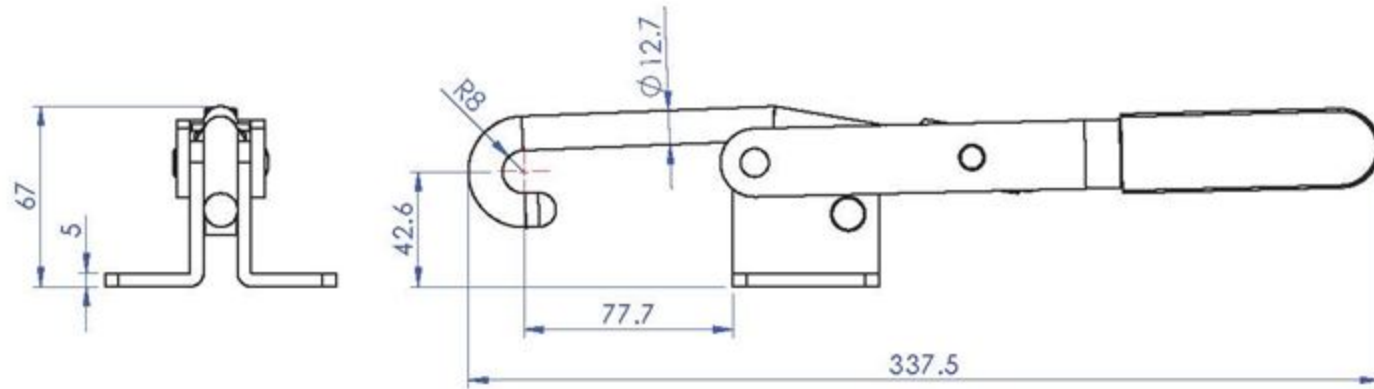

Unit:mm

Scale: 1:1.5

Good Hand UK Ltd

TITLE:

DWG NO. GH-40371-LP

A4

Part No:	GH-40400
Holding Capacity:	400 Kg
Handle Opens:	155°
Weight:	0.35 Kg
Supplied:	Latch Bracket

Drawing Scale: 1:2
Unit: mm

Good Hand UK Ltd

TITLE:

DWG NO.

GH-40400

A4

Part No:	GH-40700
Holding Capacity:	700Kg
Weight:	0.96Kg
Latch Plate Supplied:	GH-40700-LP

Unit:mm

Scale: 1:2.5

Good Hand Enterprise Co., Ltd

TITLE:

DWG NO.

GH-40700

A4

Part No:	GH-43810
Holding Capacity:	450Kg
Weight:	1.129Kg

Unit:mm
Scale: 1:3

Good Hand UK Ltd

TITLE:

DWG NO. GH-43810

A4

Part No:	GH-43810-LP
Weight:	0.34Kg

Unit:mm

Scale: 1:1.5

Good Hand UK Ltd

TITLE:	
DWG NO. GH-43810-LP	A4