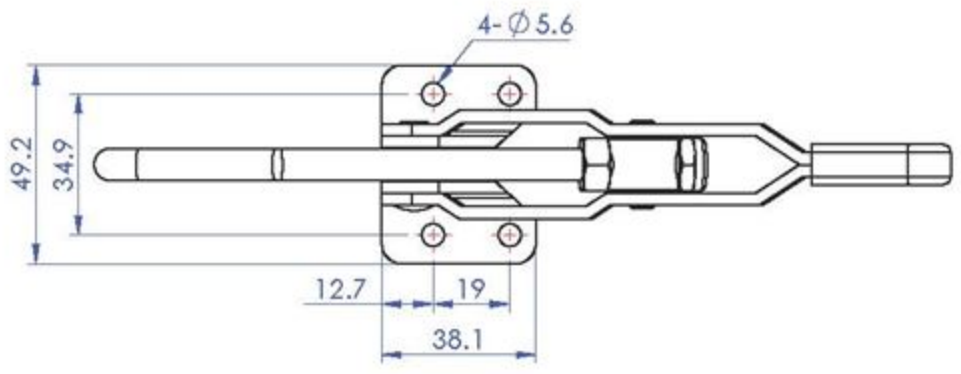

Part No:	GH-451
Holding Capacity:	170Kg
Weight:	0.251Kg

Unit:mm
Scale: 1:2

Good Hand UK Ltd	
TITLE:	
DWG NO.	GH-451
	A4

Part No:	GH451-LP/GH-451-LPSS
Weight:	0.06Kg

Unit:mm

Scale: 1:1

Good Hand UK Ltd

TITLE:

Unit:mm
Scale: 1:1.5

Good Hand UK Ltd	
TITLE:	
DWG NO.	GH-40200
	A4

Part No:	GH-40371
Holding Capacity:	340Kg
Weight:	0.659Kg

Unit:mm
Scale: 1:2.5

Good Hand UK Ltd	
TITLE:	
DWG NO.	GH-40371
	A4

Part No:	GH-40371-LP
Weight:	0.2Kg

Unit:mm

Scale: 1:1.5

Good Hand UK Ltd

TITLE:

DWG NO. GH-40371-LP

A4

Part No:	GH-40400
Holding Capacity:	400 Kg
Handle Opens:	155°
Weight:	0.35 Kg
Supplied:	Latch Bracket

Drawing Scale: 1:2
Unit: mm

Good Hand UK Ltd

TITLE:

DWG NO.

GH-40400

A4

Part No:	GH-40700
Holding Capacity:	700Kg
Weight:	0.96Kg
Latch Plate Supplied:	GH-40700-LP

Unit:mm

Scale: 1:2.5