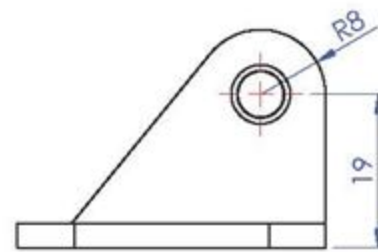

Part No:	GH-451
Holding Capacity:	170Kg
Weight:	0.251Kg

Unit:mm
Scale: 1:2

Good Hand UK Ltd	
TITLE:	
DWG NO.	GH-451
	A4

Part No:	GH451-LP/GH-451-LPSS
Weight:	0.06Kg

Unit:mm

Scale: 1:1

Good Hand UK Ltd

TITLE:

DWG NO. GH-451-LP/GH-451-LPSS

A4

Part No:	GH-452
Holding Capacity:	170Kg
Weight:	0.231Kg

Unit:mm
Scale: 1:2

Good Hand UK Ltd	
TITLE:	
DWG NO.	GH-452
	A4

Part No:	GH-40200
Holding Capacity:	200Kg
Weight:	0.154Kg

Unit:mm
Scale: 1:1.5

Good Hand UK Ltd	
TITLE:	
DWG NO.	GH-40200
	A4

Part No:	GH-40371
Holding Capacity:	340Kg
Weight:	0.659Kg

Unit:mm
Scale: 1:2.5

Good Hand UK Ltd	
TITLE:	
DWG NO.	GH-40371
	A4

Part No:	GH-40371-LP
Weight:	0.2Kg

Unit:mm

Scale: 1:1.5

Good Hand UK Ltd

TITLE:

DWG NO. GH-40371-LP

A4

Part No:	GH-40400
Holding Capacity:	400 Kg
Handle Opens:	155°
Weight:	0.35 Kg
Supplied:	Latch Bracket

Drawing Scale: 1:2
Unit: mm