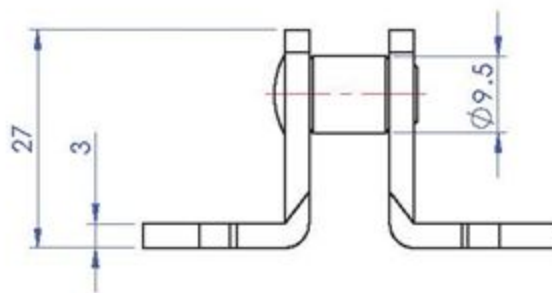

Part No:	GH-451
Holding Capacity:	170Kg
Weight:	0.251Kg

Unit:mm
Scale: 1:2

Good Hand UK Ltd	
TITLE:	
DWG NO.	GH-451
	A4

Part No:	GH451-LP/GH-451-LPSS
Weight:	0.06Kg

Unit:mm

Scale: 1:1

Good Hand UK Ltd

TITLE:

Unit:mm
Scale: 1:1.5

Good Hand UK Ltd	
TITLE:	
DWG NO.	GH-40200
	A4

Part No:	GH-40371
Holding Capacity:	340Kg
Weight:	0.659Kg

Unit:mm
Scale: 1:2.5

Good Hand UK Ltd	
TITLE:	
DWG NO.	GH-40371
	A4

Part No:	GH-40371-LP
Weight:	0.2Kg

Unit:mm

Scale: 1:1.5

Good Hand UK Ltd

TITLE:

DWG NO. GH-40371-LP

A4

Part No:	GH-40400
Holding Capacity:	400 Kg
Handle Opens:	155°
Weight:	0.35 Kg
Supplied:	Latch Bracket

Drawing Scale: 1:2
Unit: mm

Good Hand UK Ltd

TITLE:

DWG NO.

GH-40400

A4

Part No:	GH-40700
Holding Capacity:	700Kg
Weight:	0.96Kg
Latch Plate Supplied:	GH-40700-LP

Unit:mm

Scale: 1:2.5