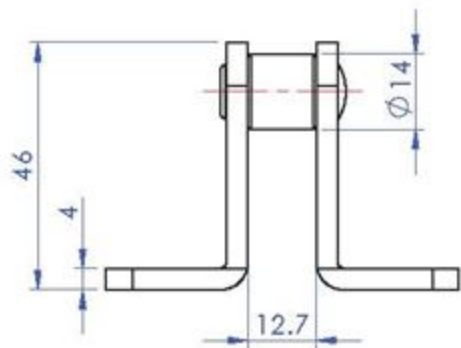

Unit:mm
Scale: 1:1.5

Good Hand UK Ltd	
TITLE:	
DWG NO.	GH-40200
	A4

Part No:	GH-40371
Holding Capacity:	340Kg
Weight:	0.659Kg

Unit:mm
Scale: 1:2.5

Good Hand UK Ltd	
TITLE:	
DWG NO.	GH-40371
	A4

Part No:	GH-40371-LP
Weight:	0.2Kg

Unit:mm

Scale: 1:1.5

Good Hand UK Ltd

TITLE:

DWG NO. GH-40371-LP

A4

Part No:	GH-40400
Holding Capacity:	400 Kg
Handle Opens:	155°
Weight:	0.35 Kg
Supplied:	Latch Bracket

Drawing Scale: 1:2
Unit: mm

Good Hand UK Ltd

TITLE:

DWG NO.

GH-40400

A4

Part No:	GH-40700
Holding Capacity:	700Kg
Weight:	0.96Kg
Latch Plate Supplied:	GH-40700-LP

Unit:mm

Scale: 1:2.5

TITLE:

DWG NO. GH-43810

A4

Part No:	GH-43810-LP
Weight:	0.34Kg

Unit:mm

Scale: 1:1.5

Good Hand UK Ltd

TITLE:	
DWG NO. GH-43810-LP	A4