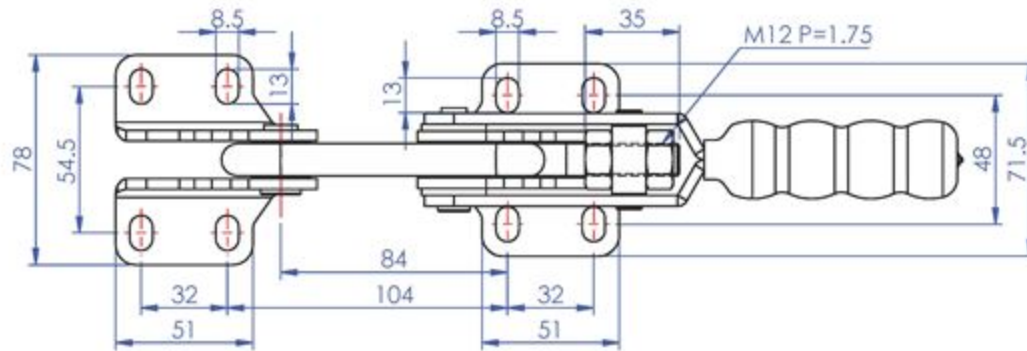

Unit:mm

Scale: 1:1.5

Good Hand UK Ltd

TITLE:

DWG NO. GH-40371-LP

A4

Part No:	GH-40400
Holding Capacity:	400 Kg
Handle Opens:	155°
Weight:	0.35 Kg
Supplied:	Latch Bracket

Drawing Scale: 1:2
Unit: mm

Good Hand UK Ltd

TITLE:

DWG NO.

GH-40400

A4

Part No:	GH-40700
Holding Capacity:	700Kg
Weight:	0.96Kg
Latch Plate Supplied:	GH-40700-LP

Unit:mm

Scale: 1:2.5

Good Hand Enterprise Co., Ltd

TITLE:

DWG NO.

GH-40700

A4

Part No:	GH-43810
Holding Capacity:	450Kg
Weight:	1.129Kg

Unit:mm
Scale: 1:3

Good Hand UK Ltd

TITLE:

DWG NO. GH-43810

A4

Part No:	GH-43810-LP
Weight:	0.34Kg

Unit:mm

Scale: 1:1.5

Good Hand UK Ltd

TITLE:	
DWG NO. GH-43810-LP	A4