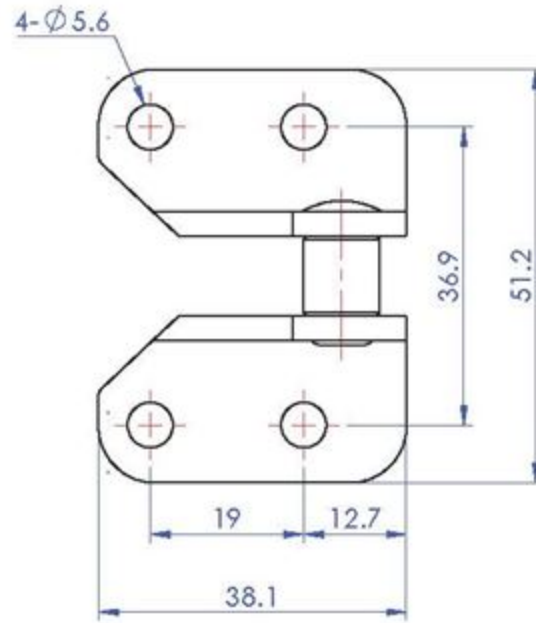

Part No:	GH-451
Holding Capacity:	170Kg
Weight:	0.251Kg

Unit:mm
Scale: 1:2

Good Hand UK Ltd	
TITLE:	
DWG NO.	GH-451
	A4

Part No:	GH451-LP/GH-451-LPSS
Weight:	0.06Kg

Unit:mm

Scale: 1:1

Good Hand UK Ltd

TITLE:

Unit:mm
Scale: 1:1.5

Good Hand UK Ltd	
TITLE:	
DWG NO.	GH-40200
	A4

Part No:	GH-40371
Holding Capacity:	340Kg
Weight:	0.659Kg

Unit:mm
Scale: 1:2.5

Good Hand UK Ltd	
TITLE:	
DWG NO.	GH-40371
	A4

Part No:	GH-40371-LP
Weight:	0.2Kg

Unit:mm

Scale: 1:1.5

Good Hand UK Ltd

TITLE:

DWG NO. GH-40371-LP

A4

Part No:	GH-40400
Holding Capacity:	400 Kg
Handle Opens:	155°
Weight:	0.35 Kg
Supplied:	Latch Bracket

Drawing Scale: 1:2
Unit: mm

Good Hand UK Ltd

TITLE:

DWG NO.

GH-40400

A4

Part No:	GH-40700
Holding Capacity:	700Kg
Weight:	0.96Kg
Latch Plate Supplied:	GH-40700-LP

Unit:mm

Scale: 1:2.5