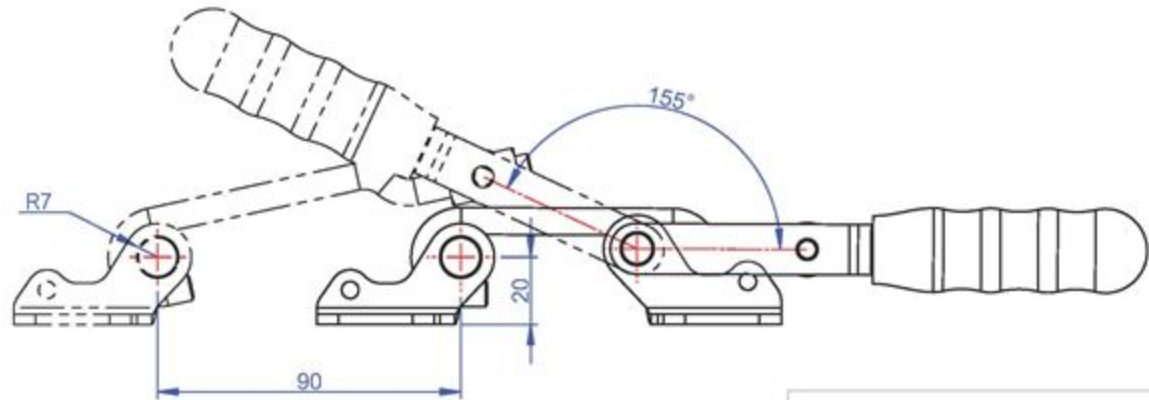

Unit:mm
Scale: 1:1.5

Good Hand UK Ltd	
TITLE:	
DWG NO.	GH-40200
	A4

Part No:	GH-40371
Holding Capacity:	340Kg
Weight:	0.659Kg

Unit:mm
Scale: 1:2.5

Good Hand UK Ltd	
TITLE:	
DWG NO.	GH-40371
	A4

Part No:	GH-40371-LP
Weight:	0.2Kg

Unit:mm

Scale: 1:1.5

Good Hand UK Ltd

TITLE:

DWG NO. GH-40371-LP

A4

Part No:	GH-40400
Holding Capacity:	400 Kg
Handle Opens:	155°
Weight:	0.35 Kg
Supplied:	Latch Bracket

Drawing Scale: 1:2
Unit: mm

Good Hand UK Ltd

TITLE:

DWG NO.

GH-40400

A4

Part No:	GH-40700
Holding Capacity:	700Kg
Weight:	0.96Kg
Latch Plate Supplied:	GH-40700-LP

Unit:mm

Scale: 1:2.5

Good Hand Enterprise Co., Ltd

TITLE:

DWG NO.

GH-40700

A4

Part No:	GH-43810
Holding Capacity:	450Kg
Weight:	1.129Kg

Unit:mm
Scale: 1:3

Good Hand UK Ltd