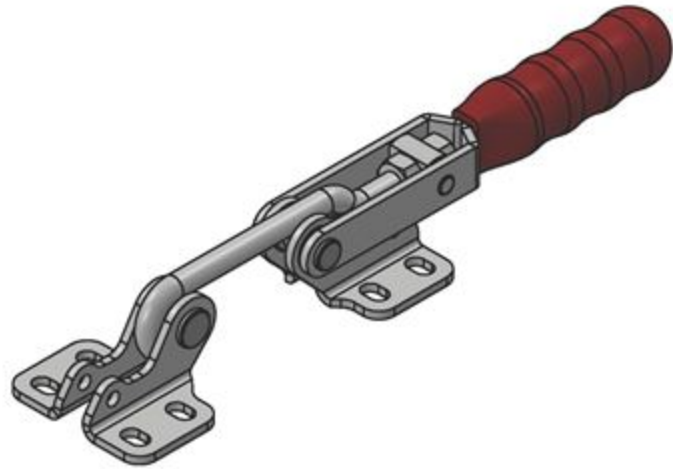

Unit:mm
Scale: 1:1.5

Good Hand UK Ltd	
TITLE:	
DWG NO.	GH-40200
	A4

Part No:	GH-40371
Holding Capacity:	340Kg
Weight:	0.659Kg

Unit:mm
Scale: 1:2.5

Good Hand UK Ltd	
TITLE:	
DWG NO.	GH-40371
	A4

Part No:	GH-40371-LP
Weight:	0.2Kg

Unit:mm

Scale: 1:1.5

Good Hand UK Ltd

TITLE:

DWG NO. GH-40371-LP

A4

Part No:	GH-40400
Holding Capacity:	400 Kg
Handle Opens:	155°
Weight:	0.35 Kg
Supplied:	Latch Bracket

Drawing Scale: 1:2
Unit: mm

Good Hand UK Ltd

TITLE:

DWG NO.

GH-40400

A4

Part No:	GH-40700
Holding Capacity:	700Kg
Weight:	0.96Kg
Latch Plate Supplied:	GH-40700-LP

Unit:mm

Scale: 1:2.5