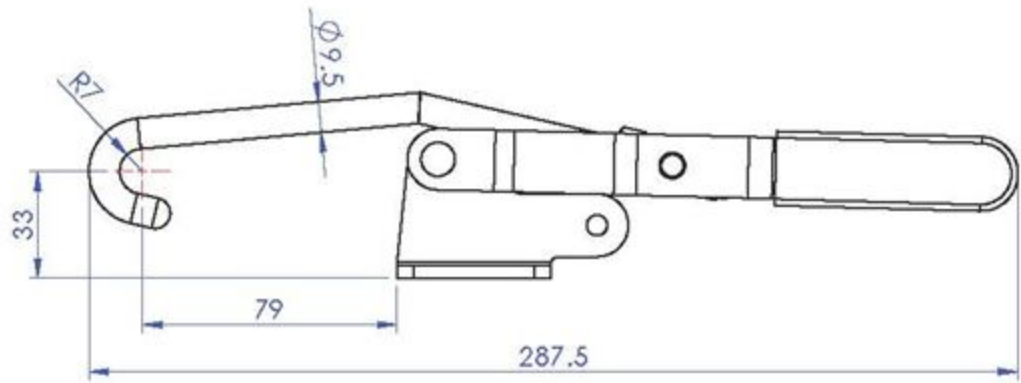

DWG NO. GH-451-LP/GH-451-LPSS

A4

Part No:	GH-452
Holding Capacity:	170Kg
Weight:	0.231Kg

Unit:mm
Scale: 1:2

Good Hand UK Ltd	
TITLE:	
DWG NO.	GH-452
	A4

Part No:	GH-40200
Holding Capacity:	200Kg
Weight:	0.154Kg

Unit:mm
Scale: 1:1.5

Good Hand UK Ltd	
TITLE:	
DWG NO.	GH-40200
	A4

Part No:	GH-40371
Holding Capacity:	340Kg
Weight:	0.659Kg

Unit:mm
Scale: 1:2.5

Good Hand UK Ltd	
TITLE:	
DWG NO.	GH-40371
	A4

Part No:	GH-40371-LP
Weight:	0.2Kg

Unit:mm

Scale: 1:1.5

Good Hand UK Ltd

TITLE:

DWG NO. GH-40371-LP

A4

Part No:	GH-40400
Holding Capacity:	400 Kg
Handle Opens:	155°
Weight:	0.35 Kg
Supplied:	Latch Bracket

Drawing Scale: 1:2
Unit: mm

Good Hand UK Ltd

TITLE:

DWG NO.

GH-40400

A4

Part No:	GH-40700
Holding Capacity:	700Kg
Weight:	0.96Kg
Latch Plate Supplied:	GH-40700-LP

Unit:mm

Scale: 1:2.5